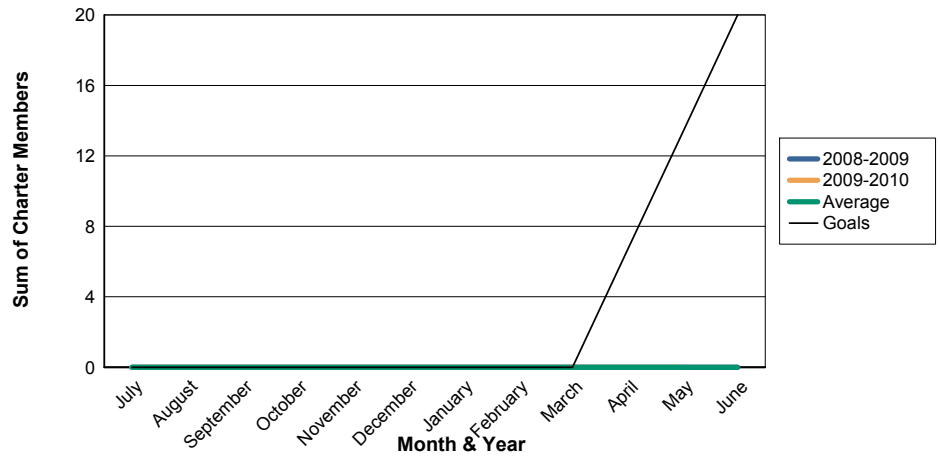

Sum of Charter Members/ Month & Year

For District 10