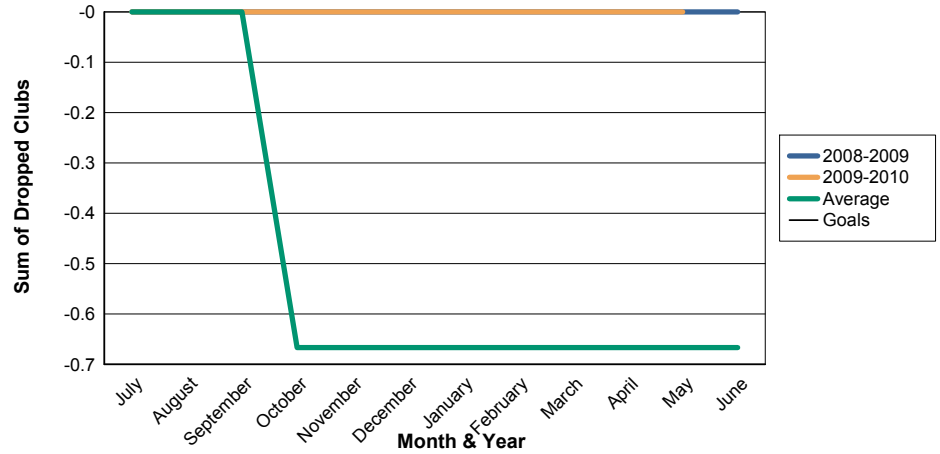

3 Year Comparisons for GMT Constitutional Area 1

By GMT District

As of May 2010

Sum of New Clubs/ Month & Year

For District 10

Sum of Dropped Clubs/ Month & Year

For District 10

Sum of Net Clubs/ Month & Year