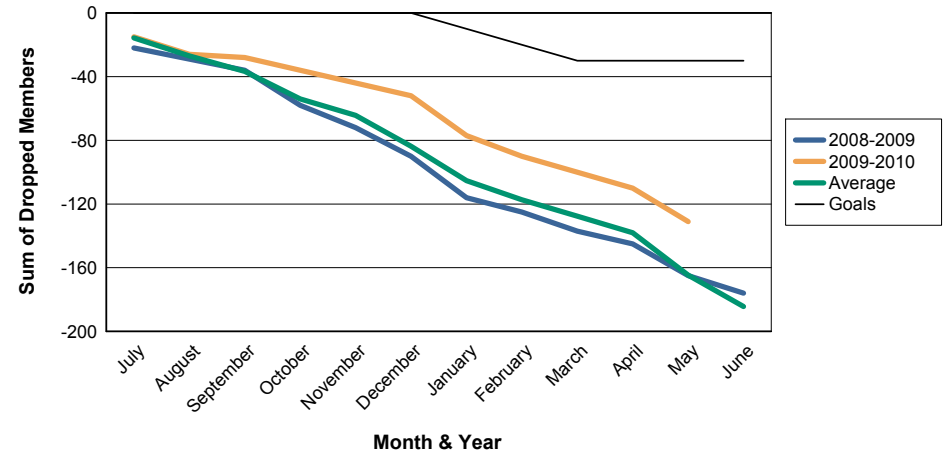

3 Year Comparisons for GMT Constitutional Area 1

By GMT District

As of May 2010

Sum of New Clubs/ Month & Year

For District 10

Sum of Dropped Clubs/ Month & Year

For District 10

Sum of Net Clubs/ Month & Year

For District 10

Sum of Charter Members/ Month & Year

For District 10

3 Year Comparisons for GMT Constitutional Area 1

By GMT District

As of May 2010

Sum of New Members/ Month & Year

For District 10

Sum of Dropped Members/ Month & Year

For District 10

Sum of Net Members/ Month & Year

For District 10