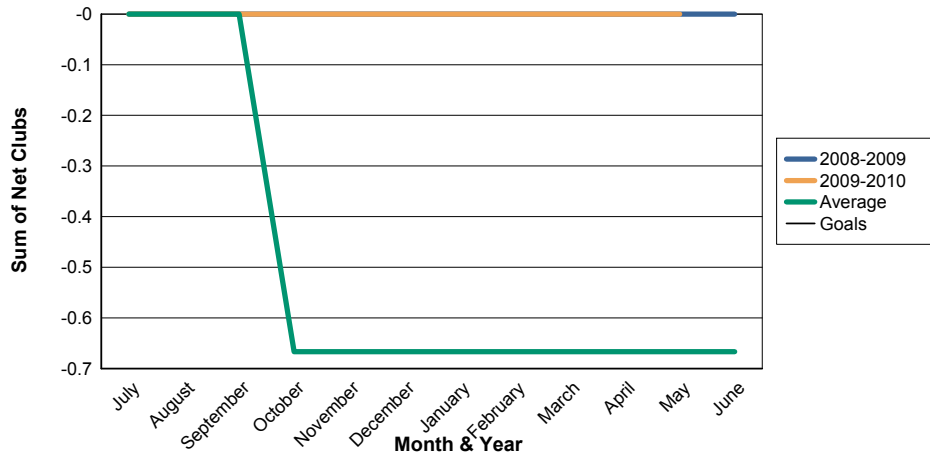

Sum of Net Clubs/ Month & Year

For District 10