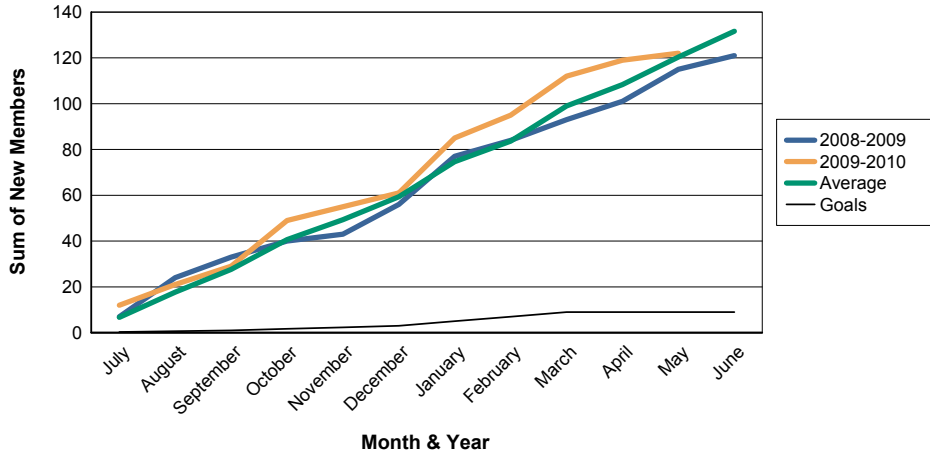

3 Year Comparisons for GMT Constitutional Area 1

By GMT District

As of May 2010

Sum of New Clubs/ Month & Year

For District 10

Sum of Dropped Clubs/ Month & Year

For District 10

Sum of Net Clubs/ Month & Year

For District 10

Sum of Charter Members/ Month & Year

For District 10

3 Year Comparisons for GMT Constitutional Area 1

By GMT District

As of May 2010

Sum of New Members/ Month & Year

For District 10

Sum of Dropped Members/ Month & Year

For District 10

Sum of Net Members/ Month & Year

For District 10