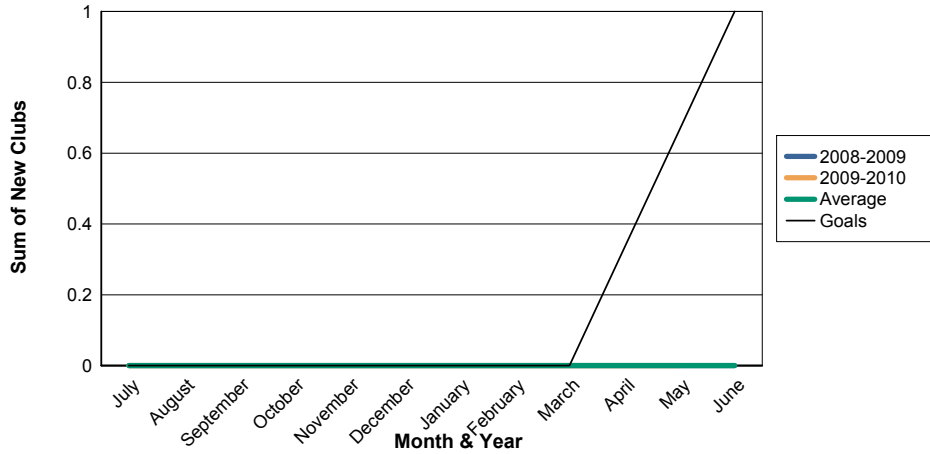

3 Year Comparisons for GMT Constitutional Area 1

By GMT District

As of May 2010

Sum of New Clubs/ Month & Year

For District 10

Sum of Dropped Clubs/ Month & Year

For District 10

Sum of Net Clubs/ Month & Year